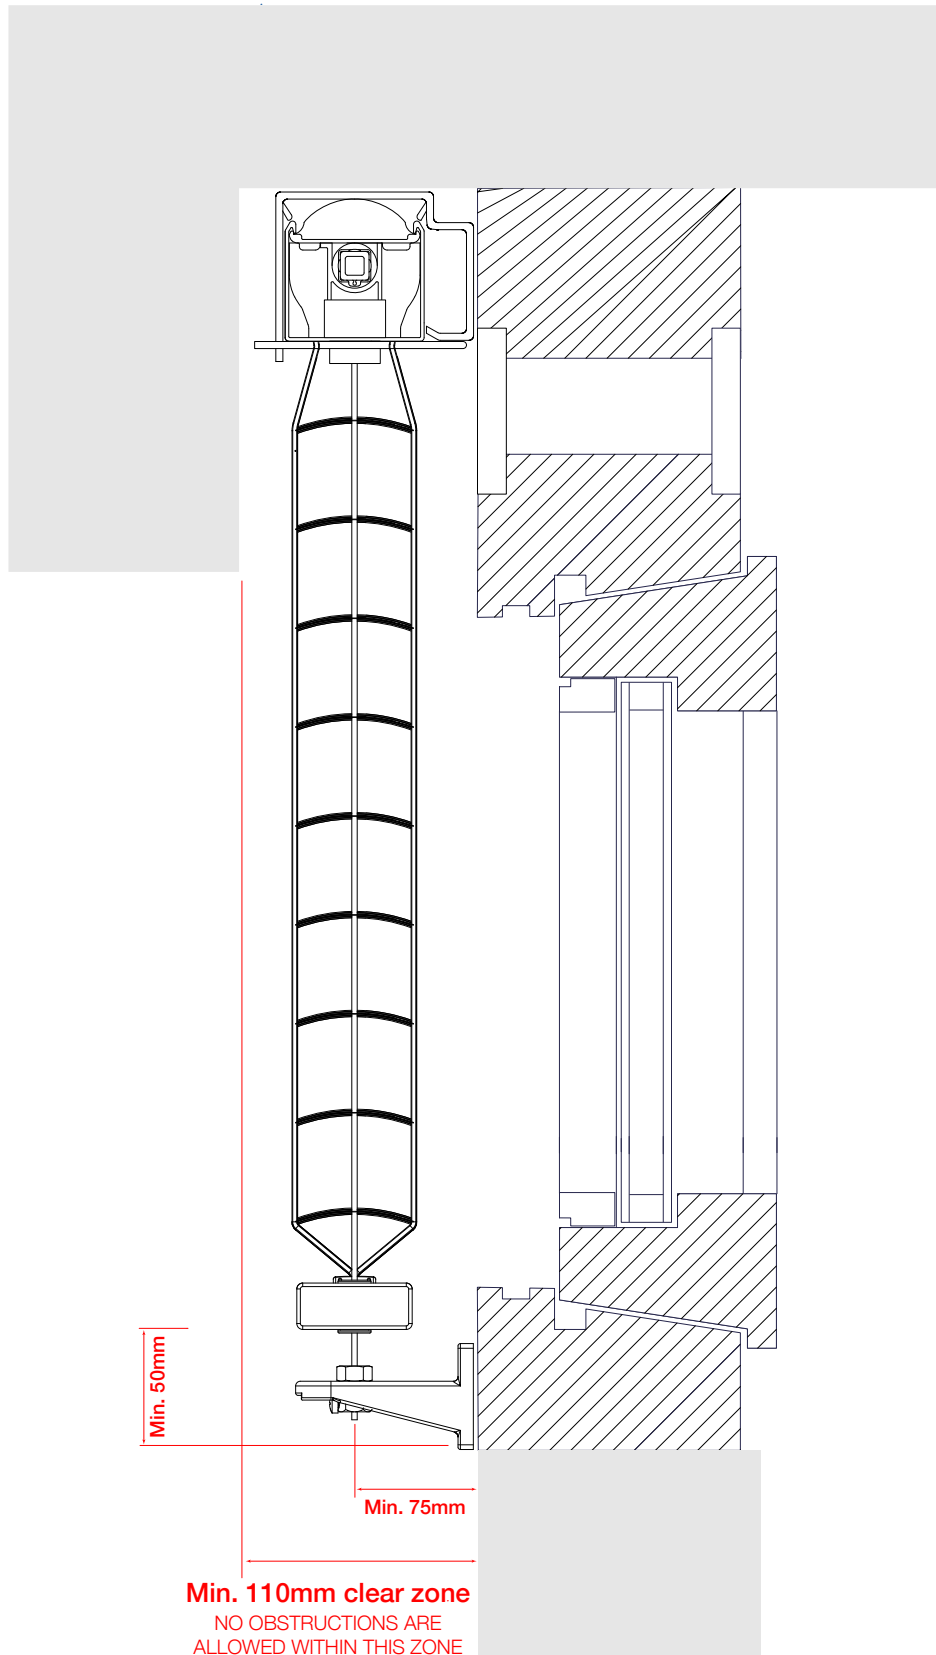

Vental Model 50 a - External Venetian Blind

Face Fitted Example with Cassette D Pelmet and Wire Guides

Ref: VA3001a

Vental Model 50 a - External Venetian Blind

Recess Fitted Example with Wire Guides

Ref: VA3002a

Vental Model 50 a - External Venetian Blind

Top Fitted Example with Cassette D Pelmet and Wire Guides

Ref: VA3003a

Vental Model 50 a - External Venetian Blind

Section of Blind Allowance Dimensions

Ref: VA3011a