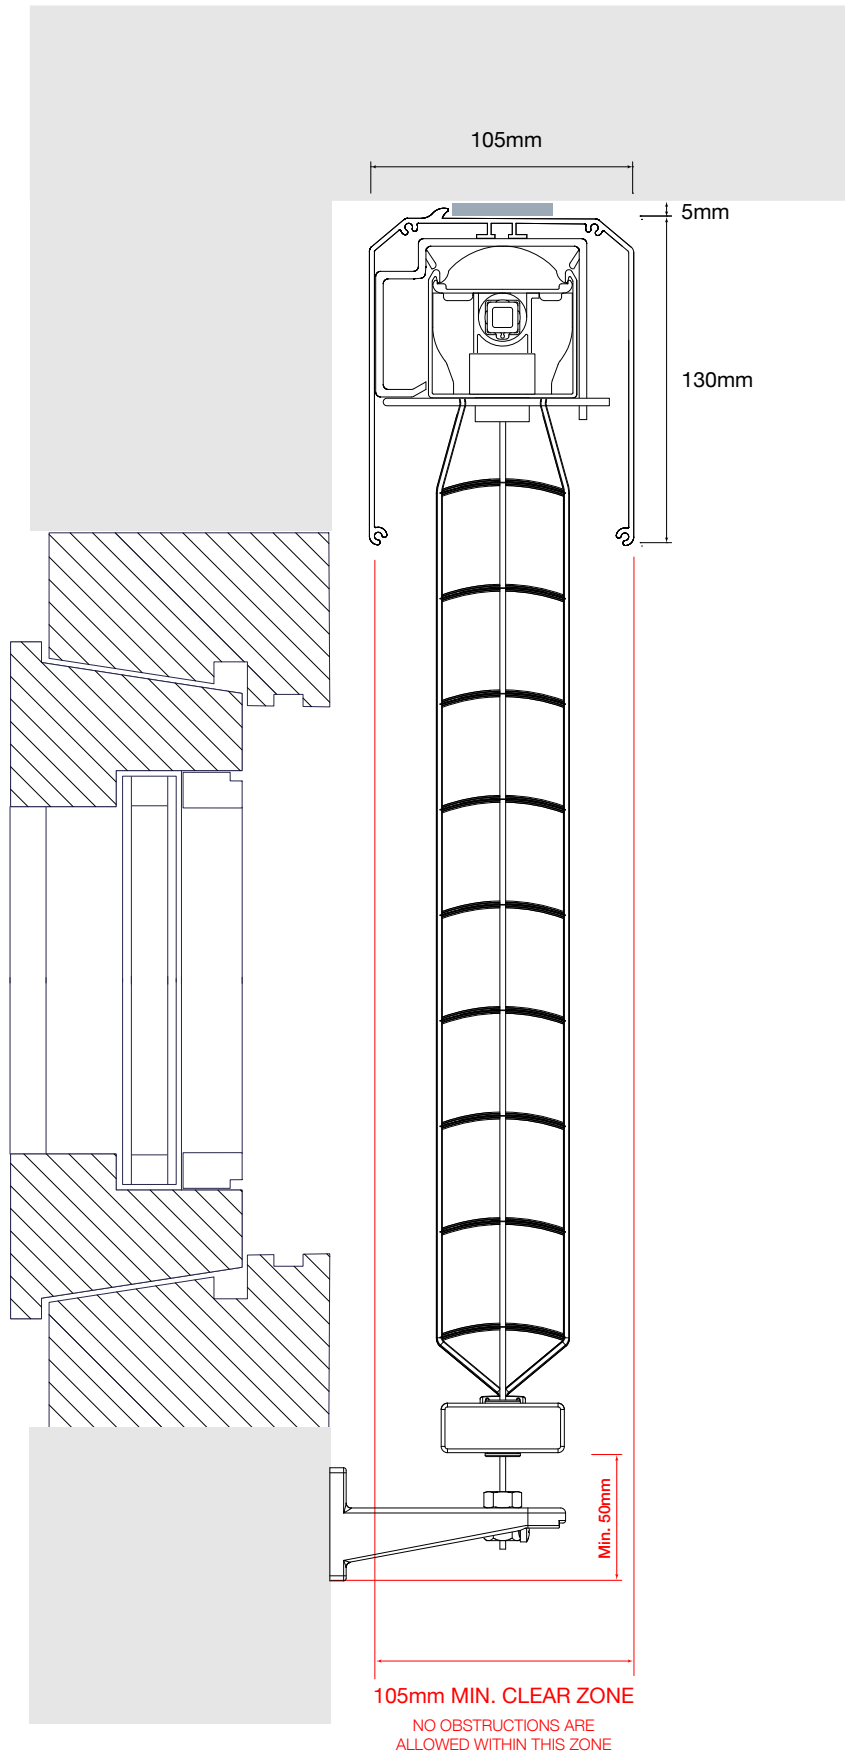

Vental Model 50 a - External Venetian Blind

Face Fitted Example with Cassette D Pelmet and Wire Guides

Ref: VA3001a

Vental Model 50 a - External Venetian Blind

Recess Fitted Example with Wire Guides

Ref: VA3002a

Vental Model 50 a - External Venetian Blind

Top Fitted Example with Cassette D Pelmet and Wire Guides

Ref: VA3003a

Vental Model 50 a - External Venetian Blind

Section of Blind Allowance Dimensions

Ref: VA3011a