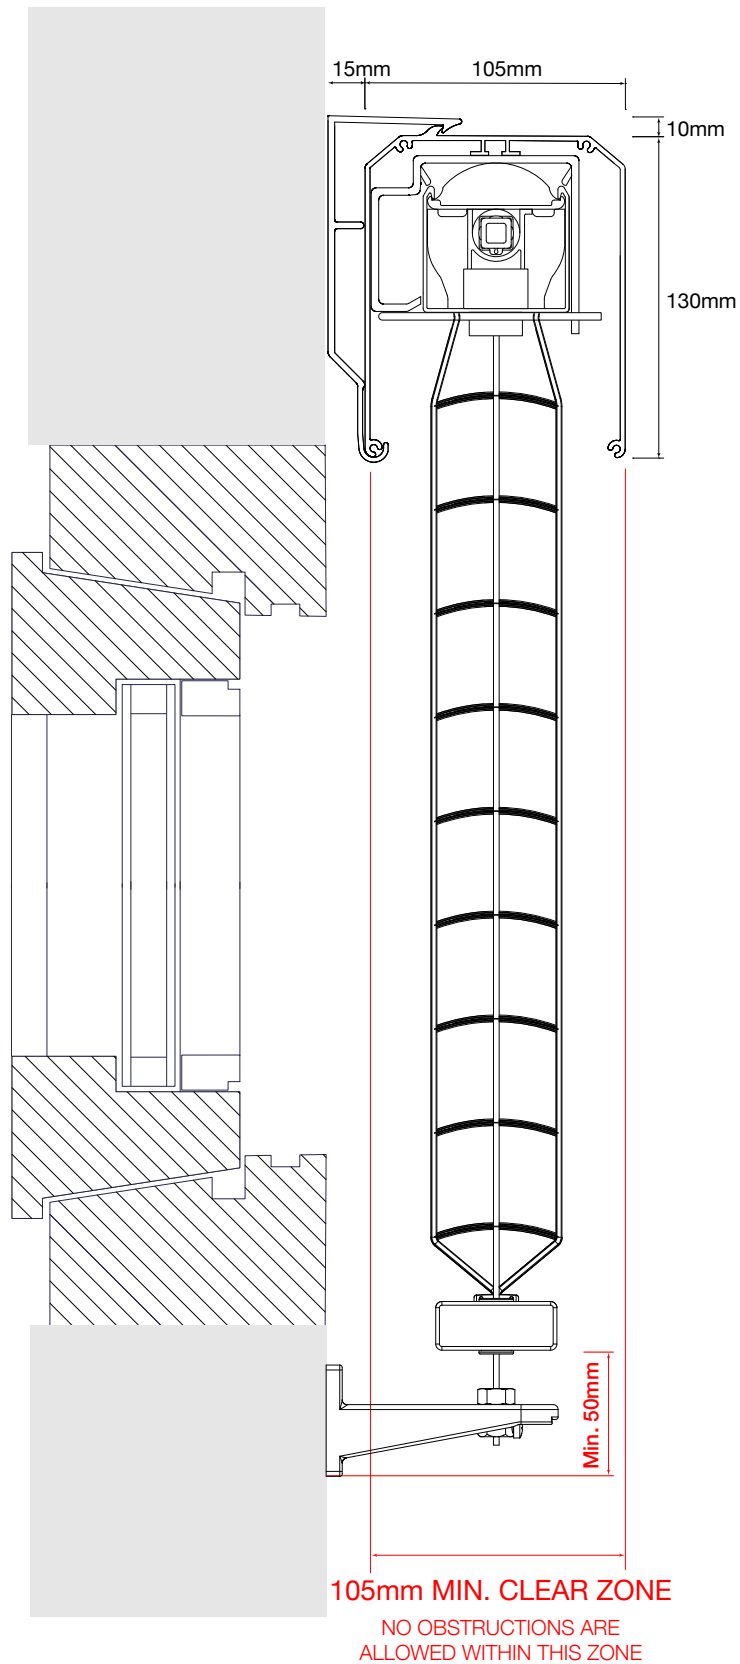

Vental Model 50 a - External Venetian Blind

Face Fitted Example with Cassette D Pelmet and Wire Guides

Ref: VA3001a

Vental Model 50 a - External Venetian Blind

Recess Fitted Example with Wire Guides

Ref: VA3002a

Vental Model 50 a - External Venetian Blind

Top Fitted Example with Cassette D Pelmet and Wire Guides

Ref: VA3003a

Vental Model 50 a - External Venetian Blind

Section of Blind Allowance Dimensions

Ref: VA3011a