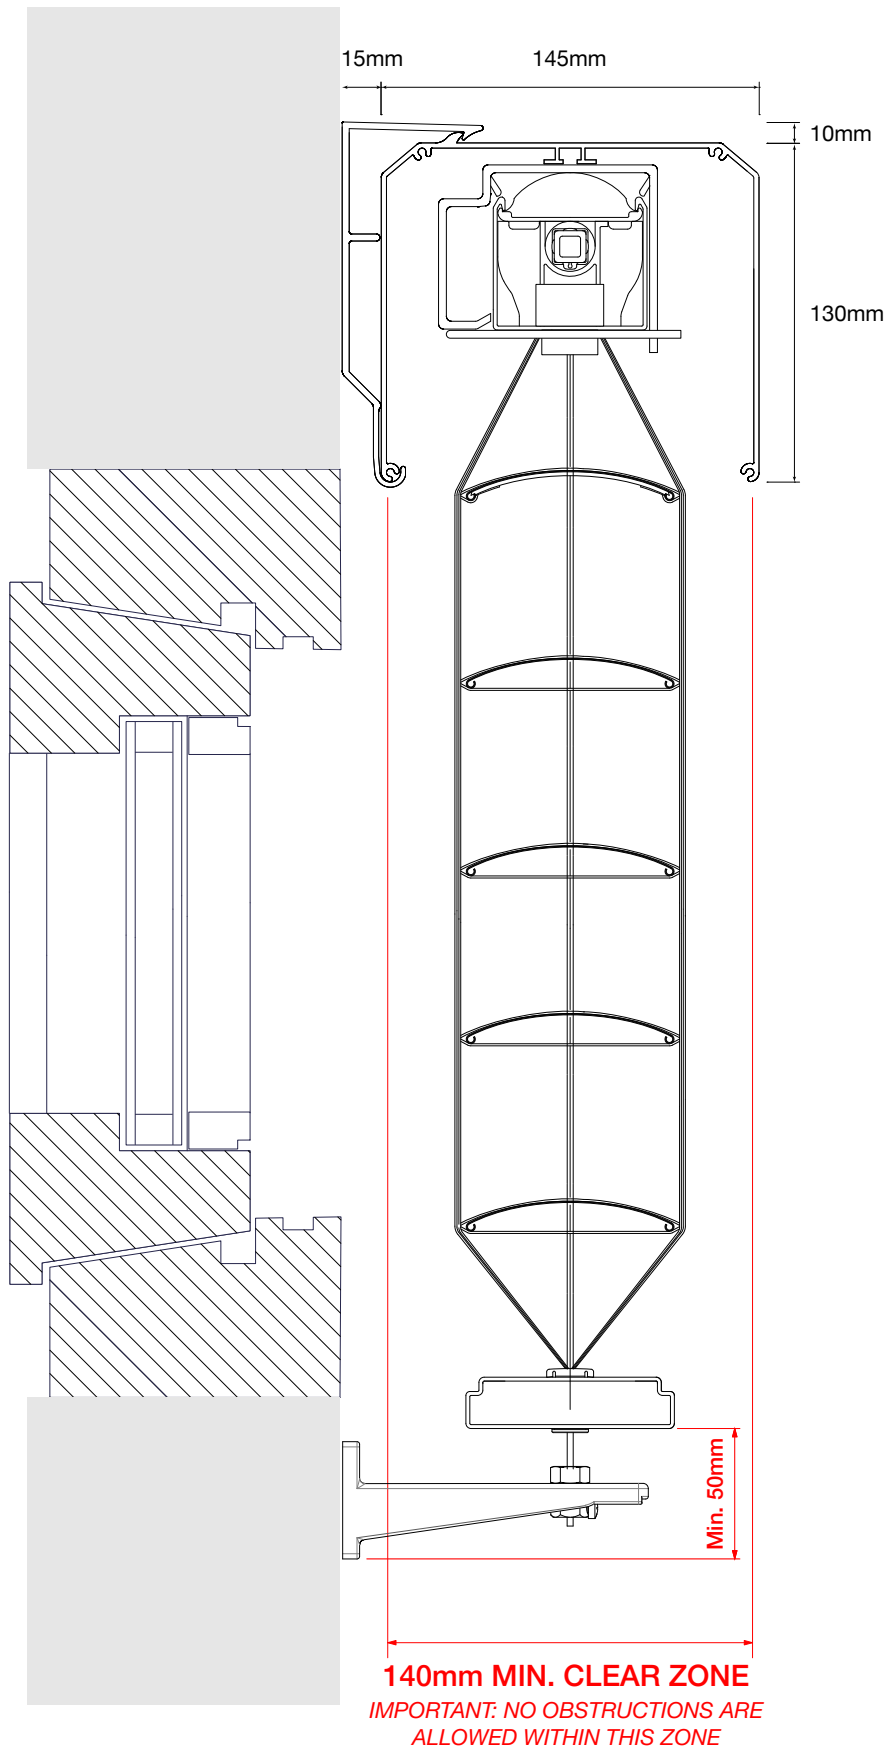

Vental Model 80 a2 - External Venetian Blind

Face Fitted Example with Cassette B Pelmet and Wire Guides

Ref: VA1001b

Vental Model 80 a2 - External Venetian Blind

Recess Fitted Example with Wire Guides

Ref: VA1002b

Vental Model 80 a2 - External Venetian Blind

Top Fitted Example with Cassette B Pelmet and Wire Guides

Ref: VA1003b

Vental Model 80 a2 - External Venetian Blind

Elevation and Plan Dimension with Clearance Limits

Ref: VA1010b

Vental Model 80 a2 - External Venetian Blind

Section of Blind Allowance Dimensions

Ref: VA1011b