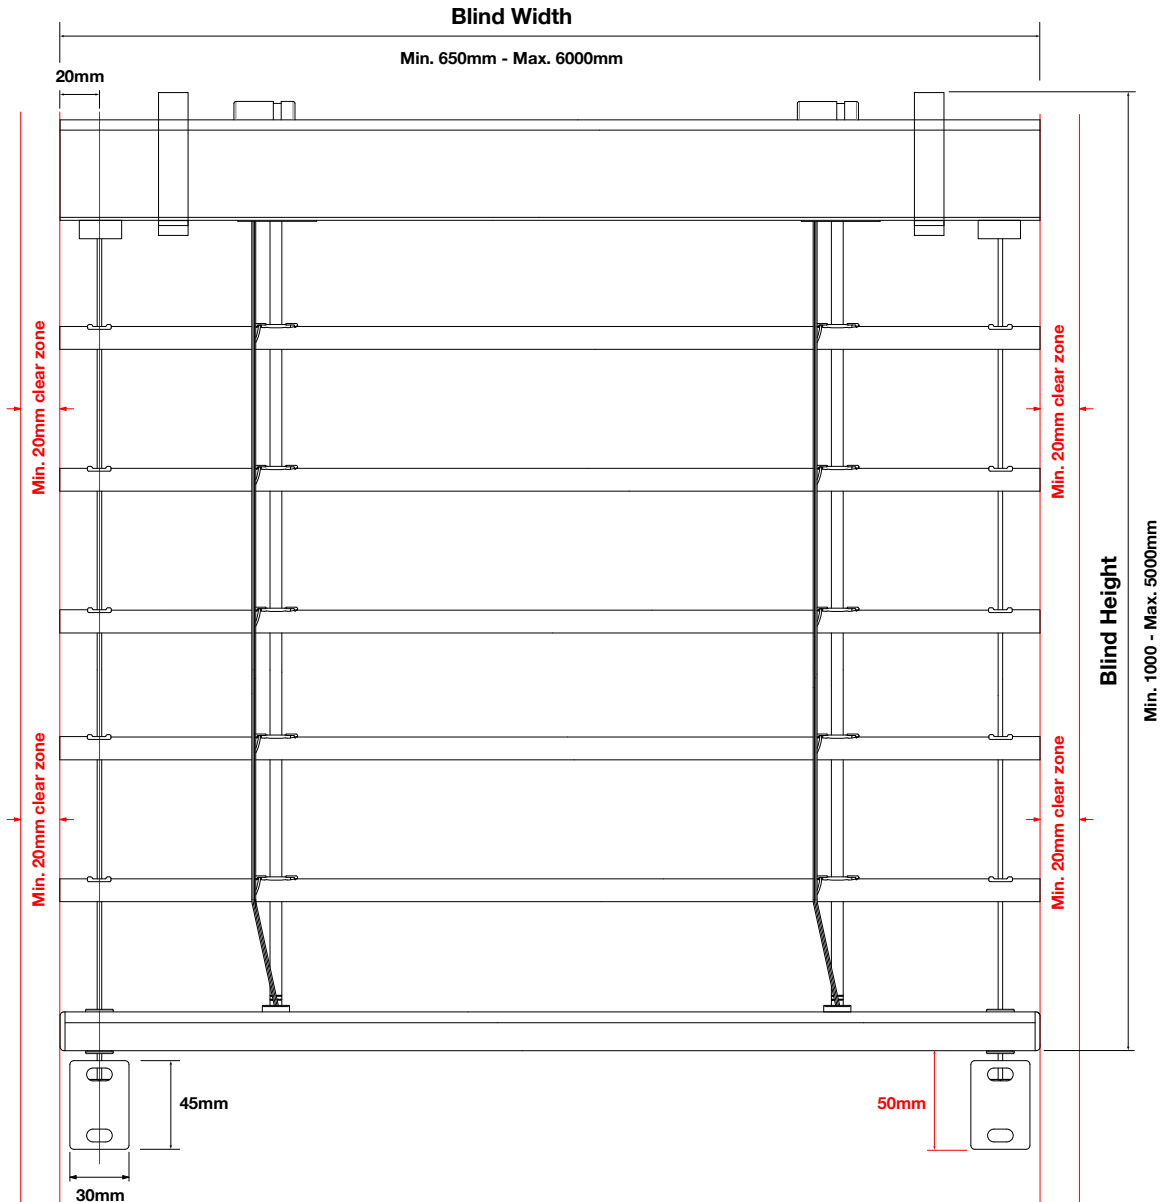

Vental Model 80 a2 - External Venetian Blind

Face Fitted Example with Cassette B Pelmet and Wire Guides

Ref: VA1001b

Vental Model 80 a2 - External Venetian Blind

Recess Fitted Example with Wire Guides

Ref: VA1002b

Vental Model 80 a2 - External Venetian Blind

Top Fitted Example with Cassette B Pelmet and Wire Guides

Ref: VA1003b

Vental Model 80 a2 - External Venetian Blind

Elevation and Plan Dimension with Clearance Limits

Ref: VA1010b

Vental Model 80 a2 - External Venetian Blind

Section of Blind Allowance Dimensions

Ref: VA1011b