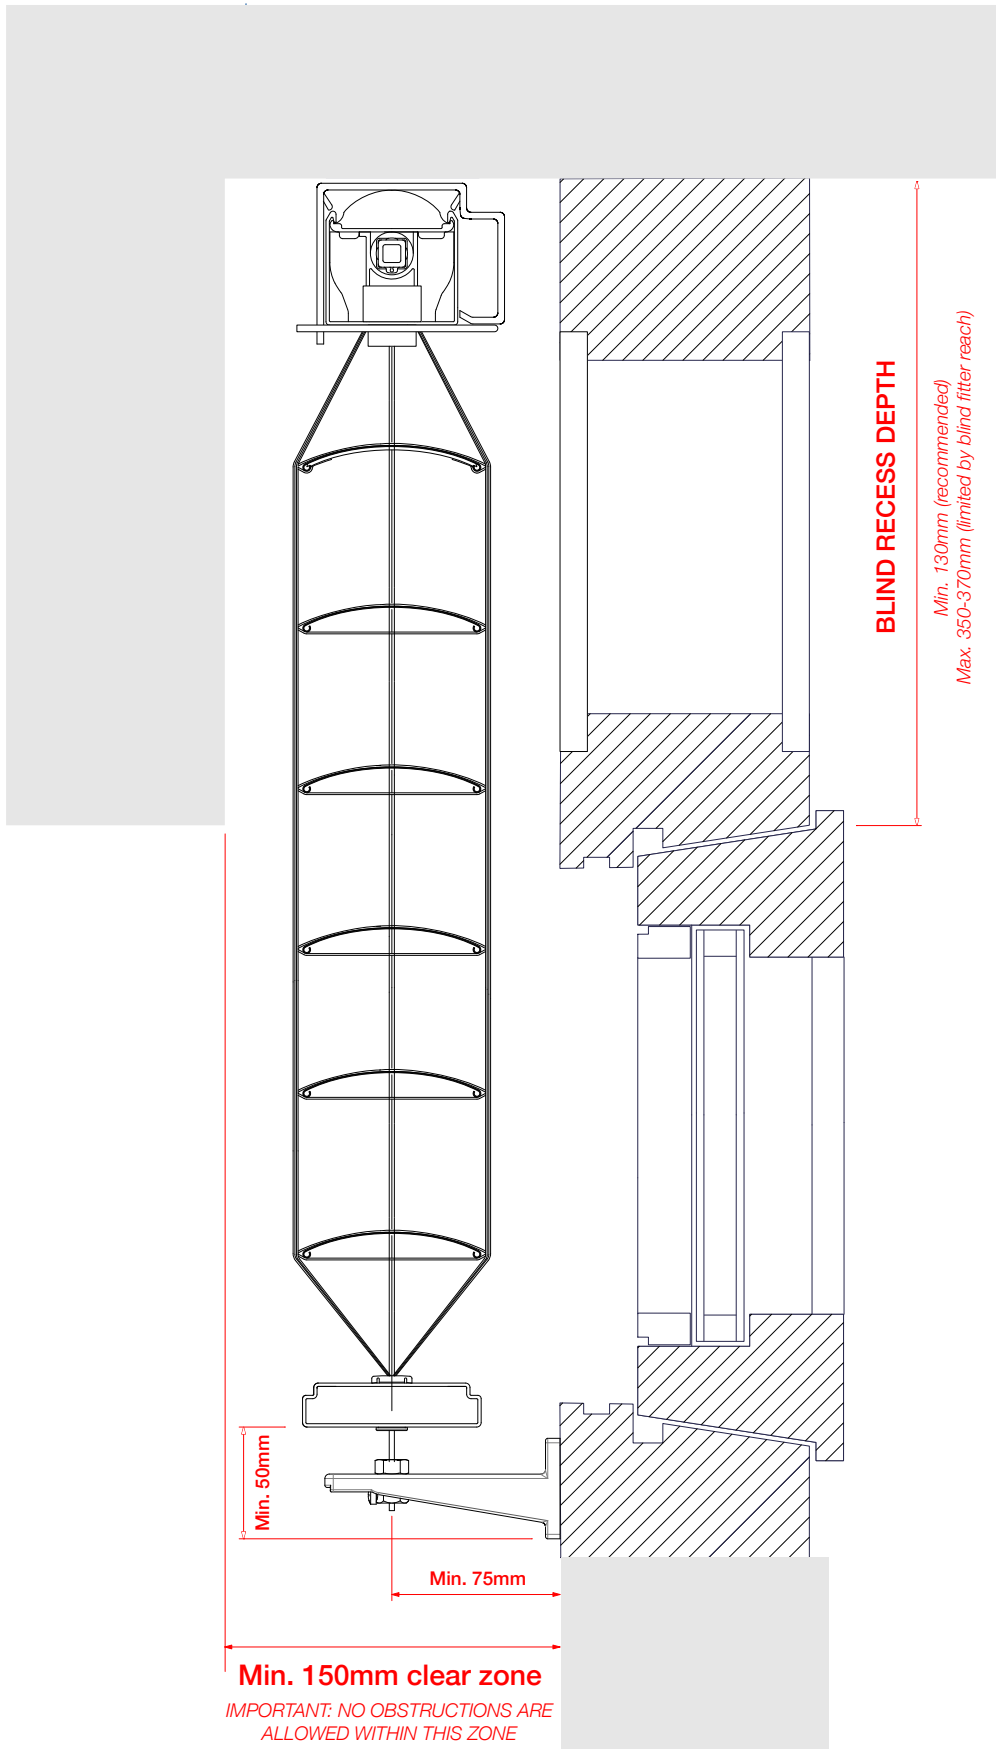

Vental Model 80 a2 - External Venetian Blind

Face Fitted Example with Cassette B Pelmet and Wire Guides

Ref: VA1001b

Vental Model 80 a2 - External Venetian Blind

Recess Fitted Example with Wire Guides

Ref: VA1002b

Vental Model 80 a2 - External Venetian Blind

Top Fitted Example with Cassette B Pelmet and Wire Guides

Ref: VA1003b

Vental Model 80 a2 - External Venetian Blind

Elevation and Plan Dimension with Clearance Limits

Ref: VA1010b

Vental Model 80 a2 - External Venetian Blind

Section of Blind Allowance Dimensions

Ref: VA1011b