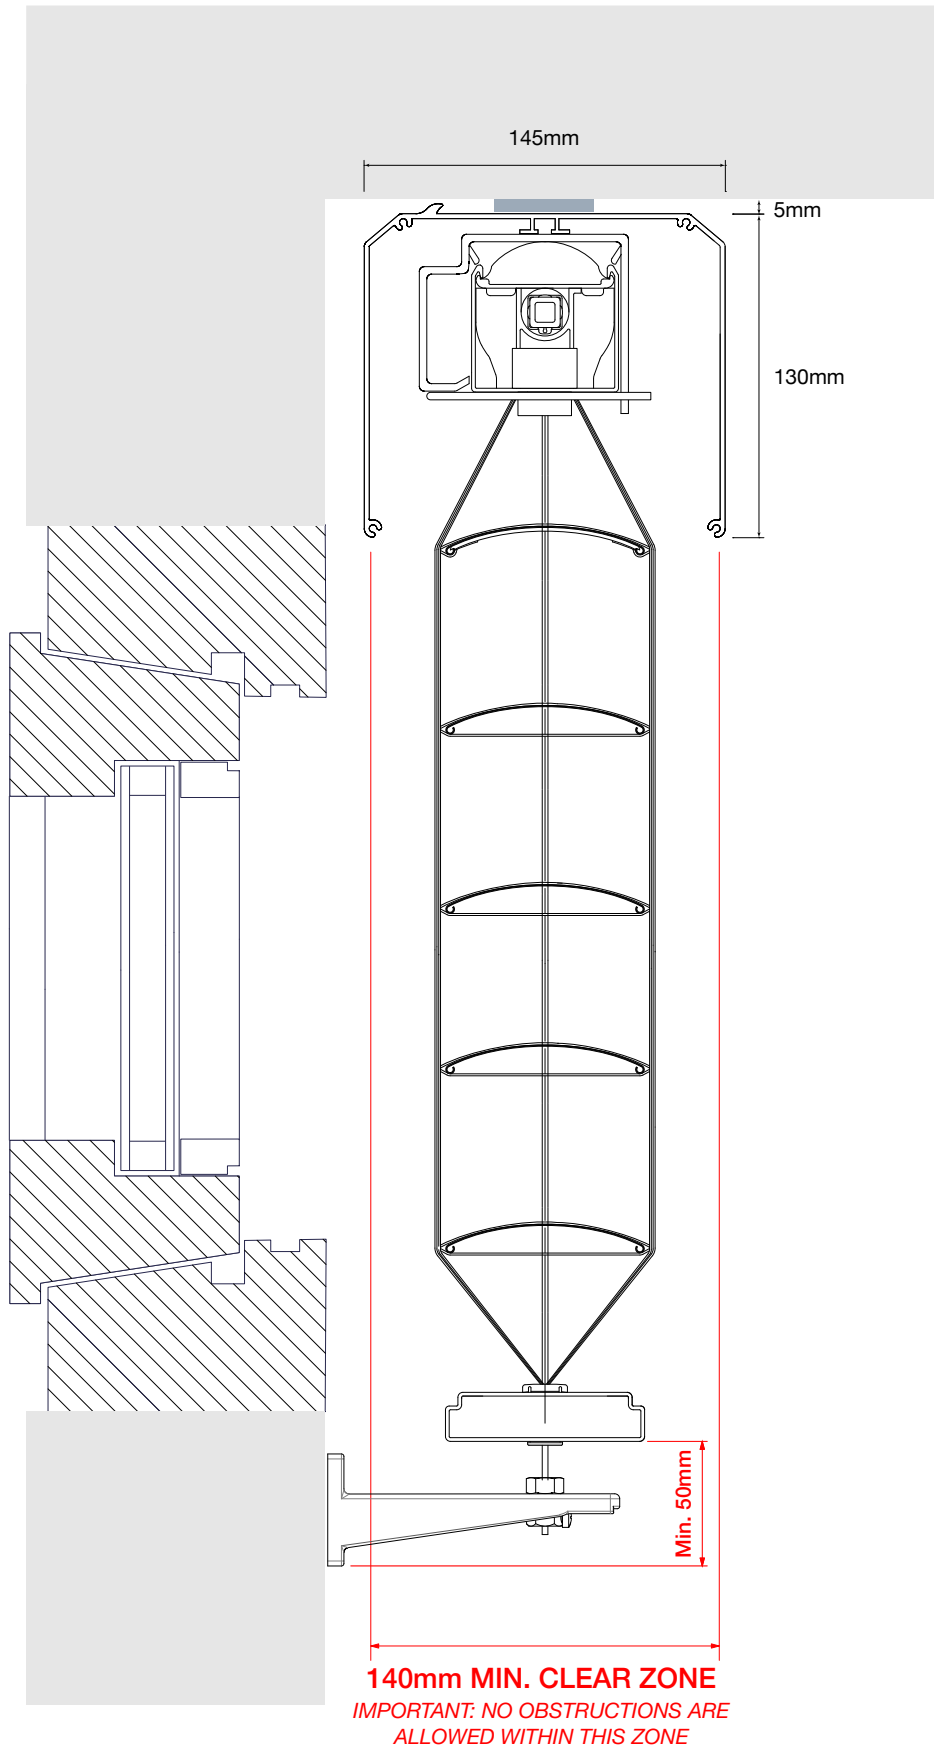

Vental Model 80 a2 - External Venetian Blind

Face Fitted Example with Cassette B Pelmet and Wire Guides

Ref: VA1001b

Vental Model 80 a2 - External Venetian Blind

Recess Fitted Example with Wire Guides

Ref: VA1002b

Vental Model 80 a2 - External Venetian Blind

Top Fitted Example with Cassette B Pelmet and Wire Guides

Ref: VA1003b

Vental Model 80 a2 - External Venetian Blind

Elevation and Plan Dimension with Clearance Limits

Ref: VA1010b

Vental Model 80 a2 - External Venetian Blind

Section of Blind Allowance Dimensions

Ref: VA1011b