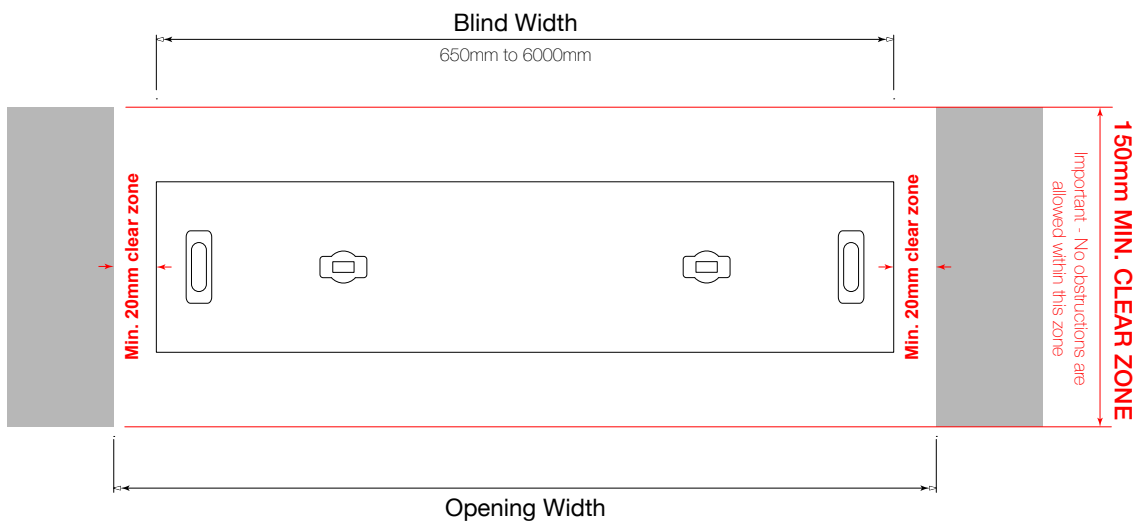

Vental Model 80 a2 - External Venetian Blind

Face Fitted Example with Cassette B Pelmet and Wire Guides

Ref: VA1001b

Vental Model 80 a2 - External Venetian Blind

Recess Fitted Example with Wire Guides

Ref: VA1002b

Vental Model 80 a2 - External Venetian Blind

Top Fitted Example with Cassette B Pelmet and Wire Guides

Ref: VA1003b

Vental Model 80 a2 - External Venetian Blind

Elevation and Plan Dimension with Clearance Limits

Ref: VA1010b

Vental Model 80 a2 - External Venetian Blind

Section of Blind Allowance Dimensions

Ref: VA1011b