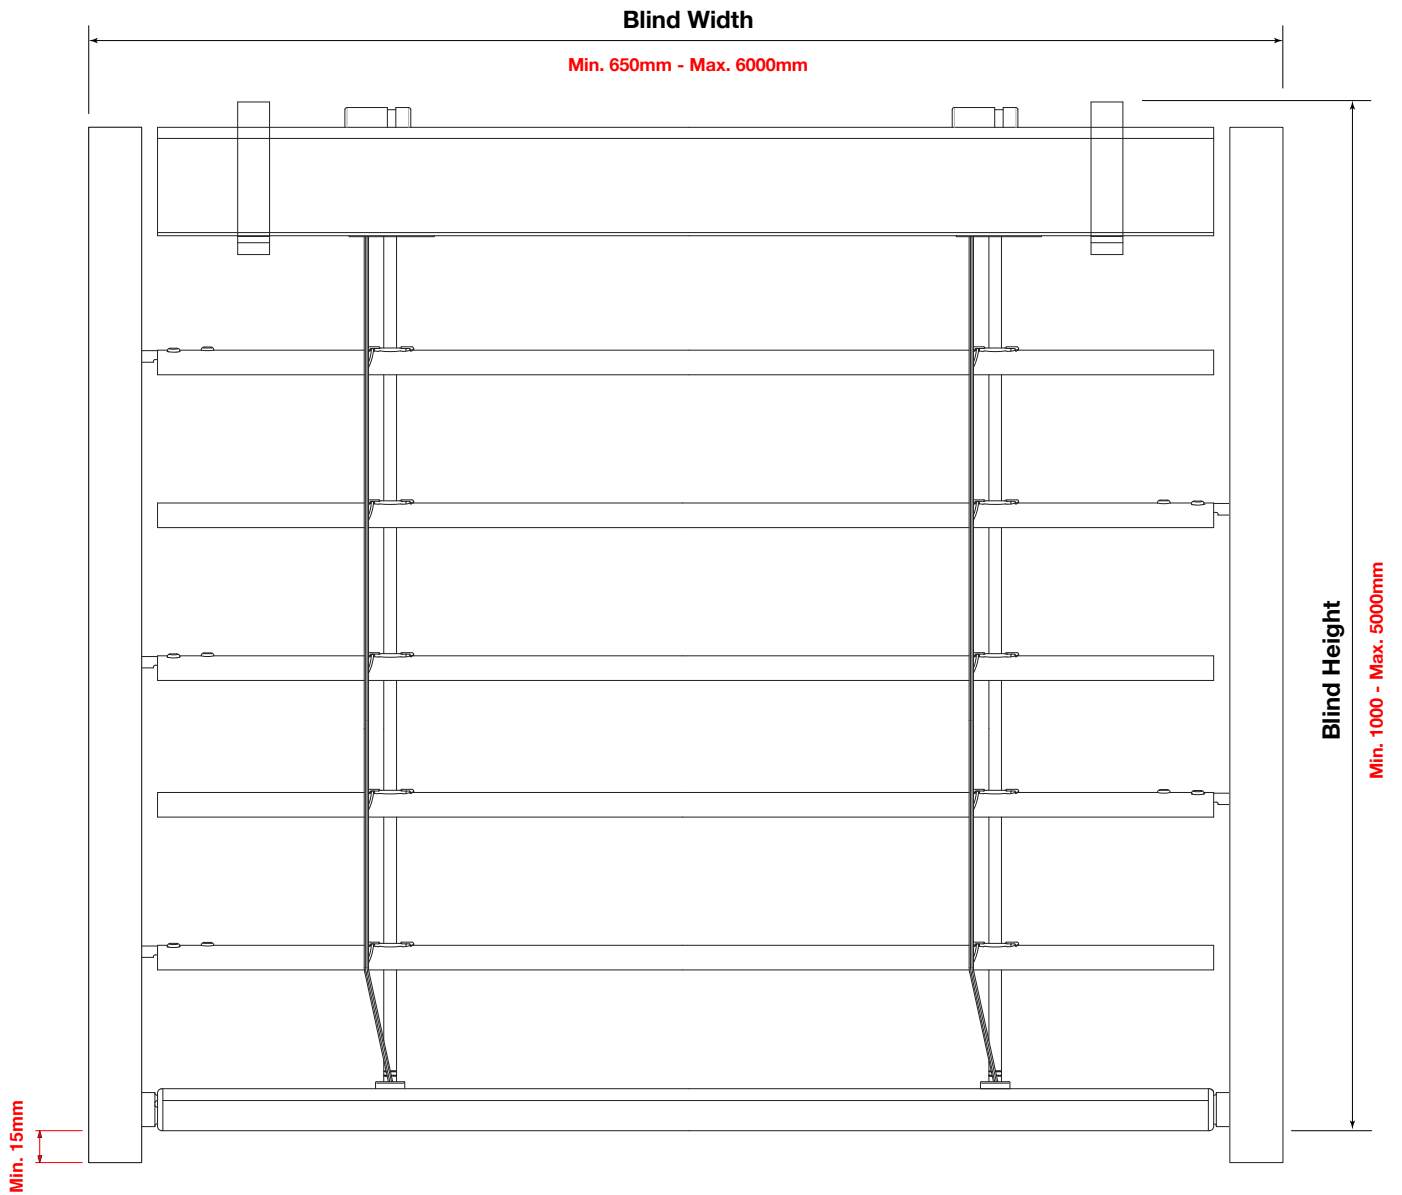

# Vental Model 80 a6 - External Venetian Blind

Plan Dimensions and Clearance with Extruded Guide Rails

Ref: VA0009b

# Vental Model 80 a6 - External Venetian Blind

Elevation and Plan Dimension with Clearance Limits

Ref: VA0010c