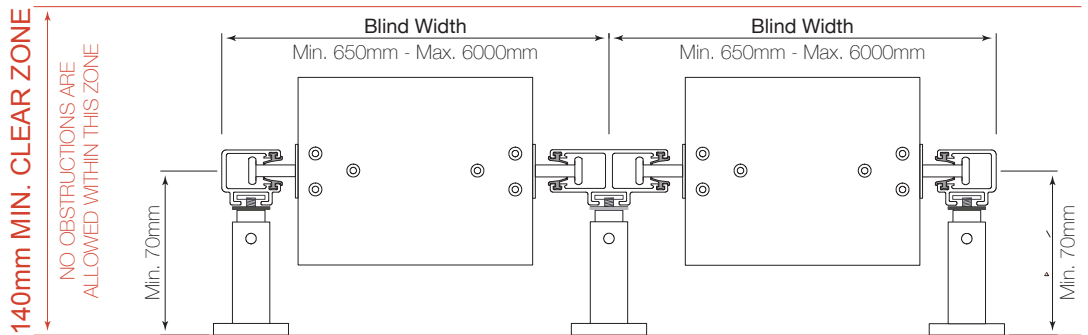

# Vental Model 80 a6 - External Venetian Blind

Top Fitted Example with Cassette B Pelmet and Extruded Guides

Ref: VA0003b

# Vental Model 80 a6 - External Venetian Blind

Plan Dimensions and Clearance with Extruded Guide Rails

Ref: VA0009b

# Vental Model 80 a6 - External Venetian Blind

Elevation and Plan Dimension with Clearance Limits

Ref: VA0010c