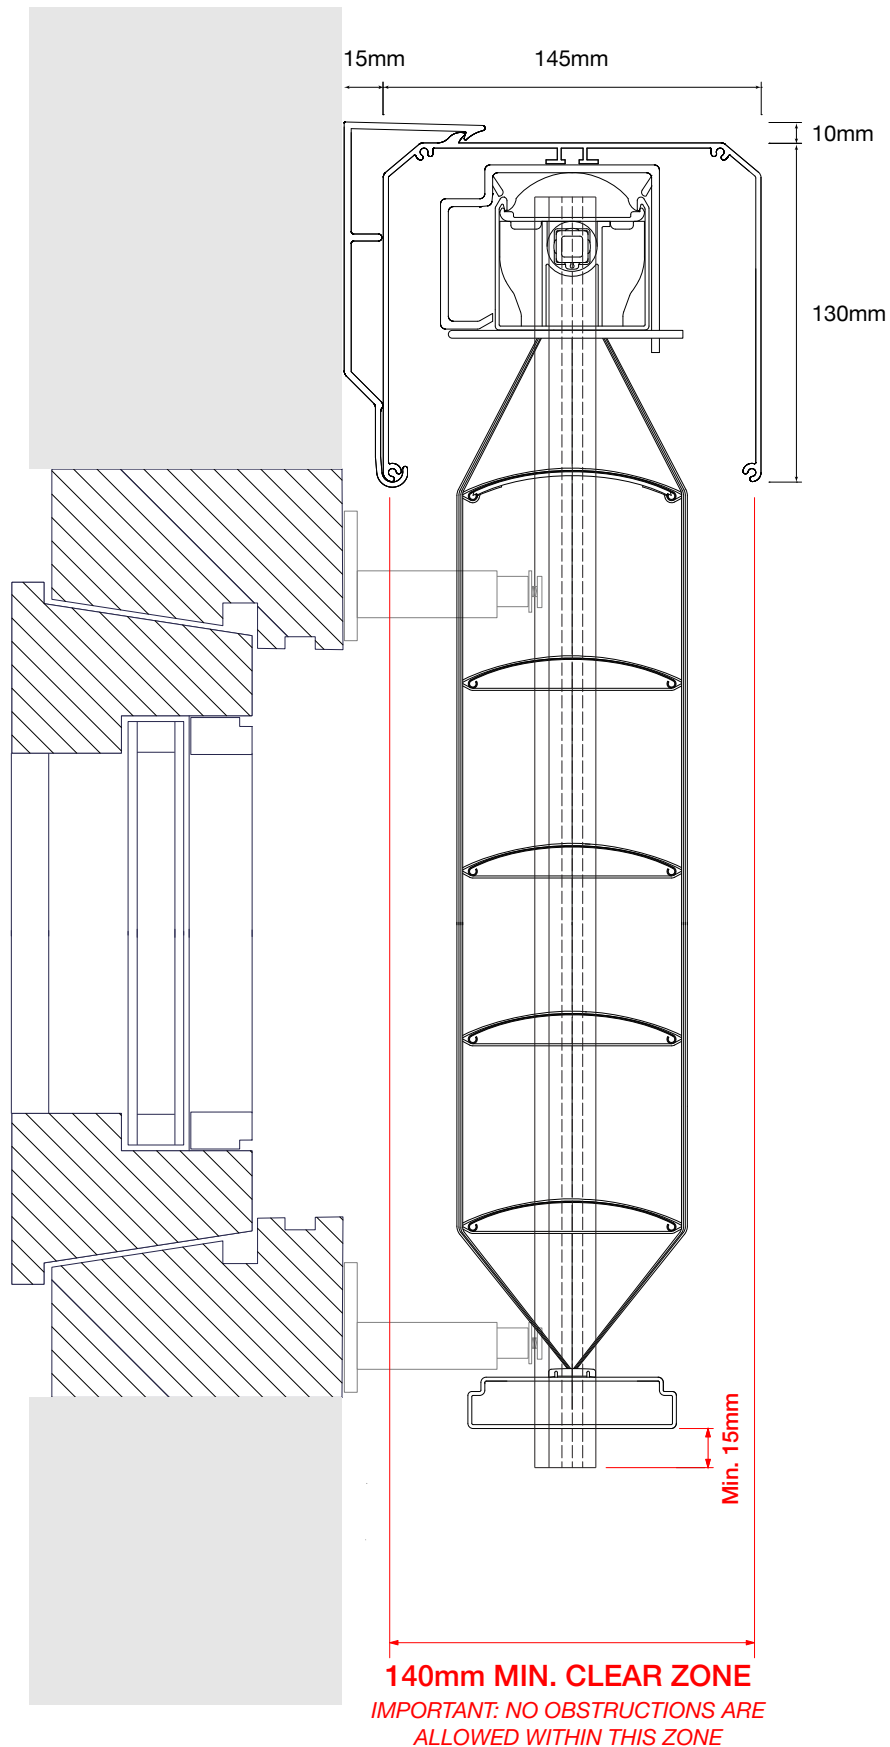

# Vental Model 80 a6 - External Venetian Blind

Face Fitted Example with Cassette B Pelmet and Extruded Guides

Ref: VA0001b

# Vental Model 80 a6 - External Venetian Blind

Recess Fitted Example with Extruded Guides

Ref: VA0002b

# Vental Model 80 a6 - External Venetian Blind

Plan Dimensions and Clearance with Extruded Guide Rails

Ref: VA0009b

# Vental Model 80 a6 - External Venetian Blind

Elevation and Plan Dimension with Clearance Limits

Ref: VA0010c