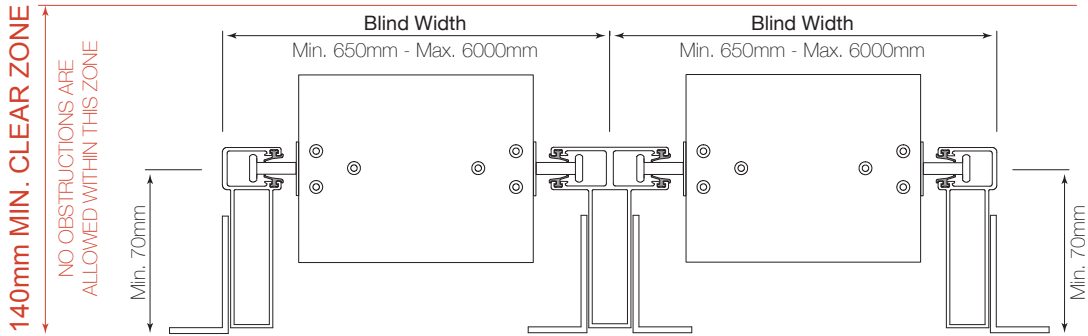

# Vental Model 80 a6 - External Venetian Blind

Top Fitted Example with Cassette B Pelmet and Extruded Guides

Ref: VA0003b

# Vental Model 80 a6 - External Venetian Blind

Plan Dimensions and Clearance with Extruded Guide Rails

Ref: VA0009b

# Vental Model 80 a6 - External Venetian Blind

Elevation and Plan Dimension with Clearance Limits

Ref: VA0010c

# Vental Model 80 a6 - External Venetian Blind

Section of Blind Allowance Dimensions

Ref: VA0011b