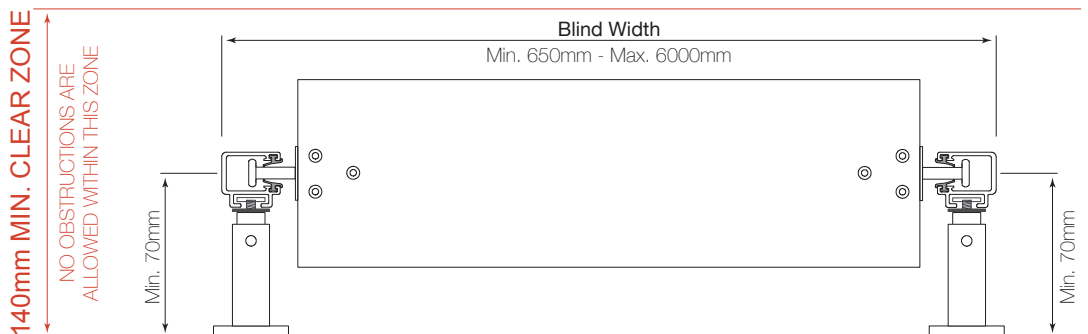

# Vental Model 80 a6 - External Venetian Blind

Top Fitted Example with Cassette B Pelmet and Extruded Guides

Ref: VA0003b

# Vental Model 80 a6 - External Venetian Blind

Plan Dimensions and Clearance with Extruded Guide Rails

Ref: VA0009b

# Vental Model 80 a6 - External Venetian Blind

Elevation and Plan Dimension with Clearance Limits

Ref: VA0010c