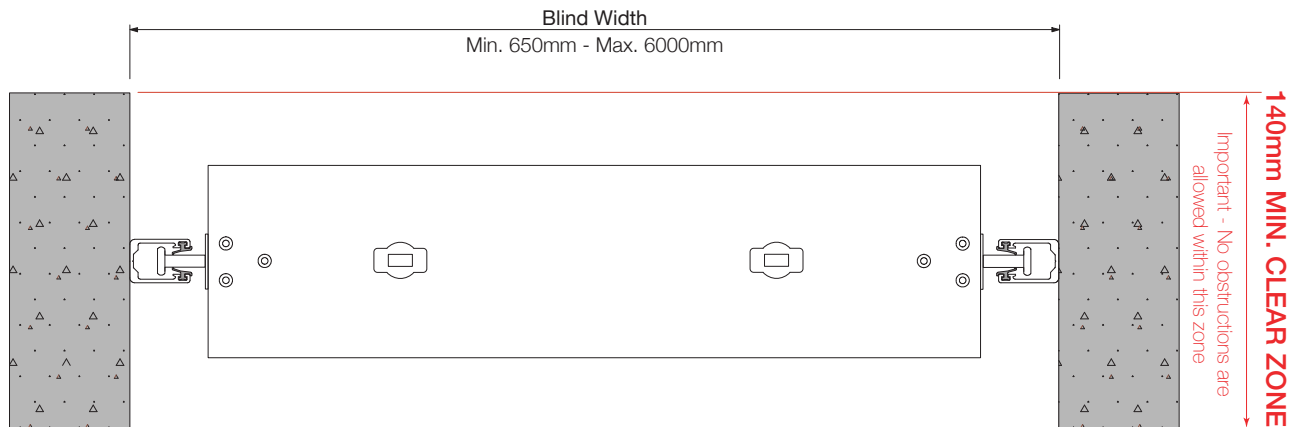

# Vental Model 80 a6 - External Venetian Blind

Plan Dimensions and Clearance with Extruded Guide Rails

Ref: VA0009b

# Vental Model 80 a6 - External Venetian Blind

Elevation and Plan Dimension with Clearance Limits

Ref: VA0010c