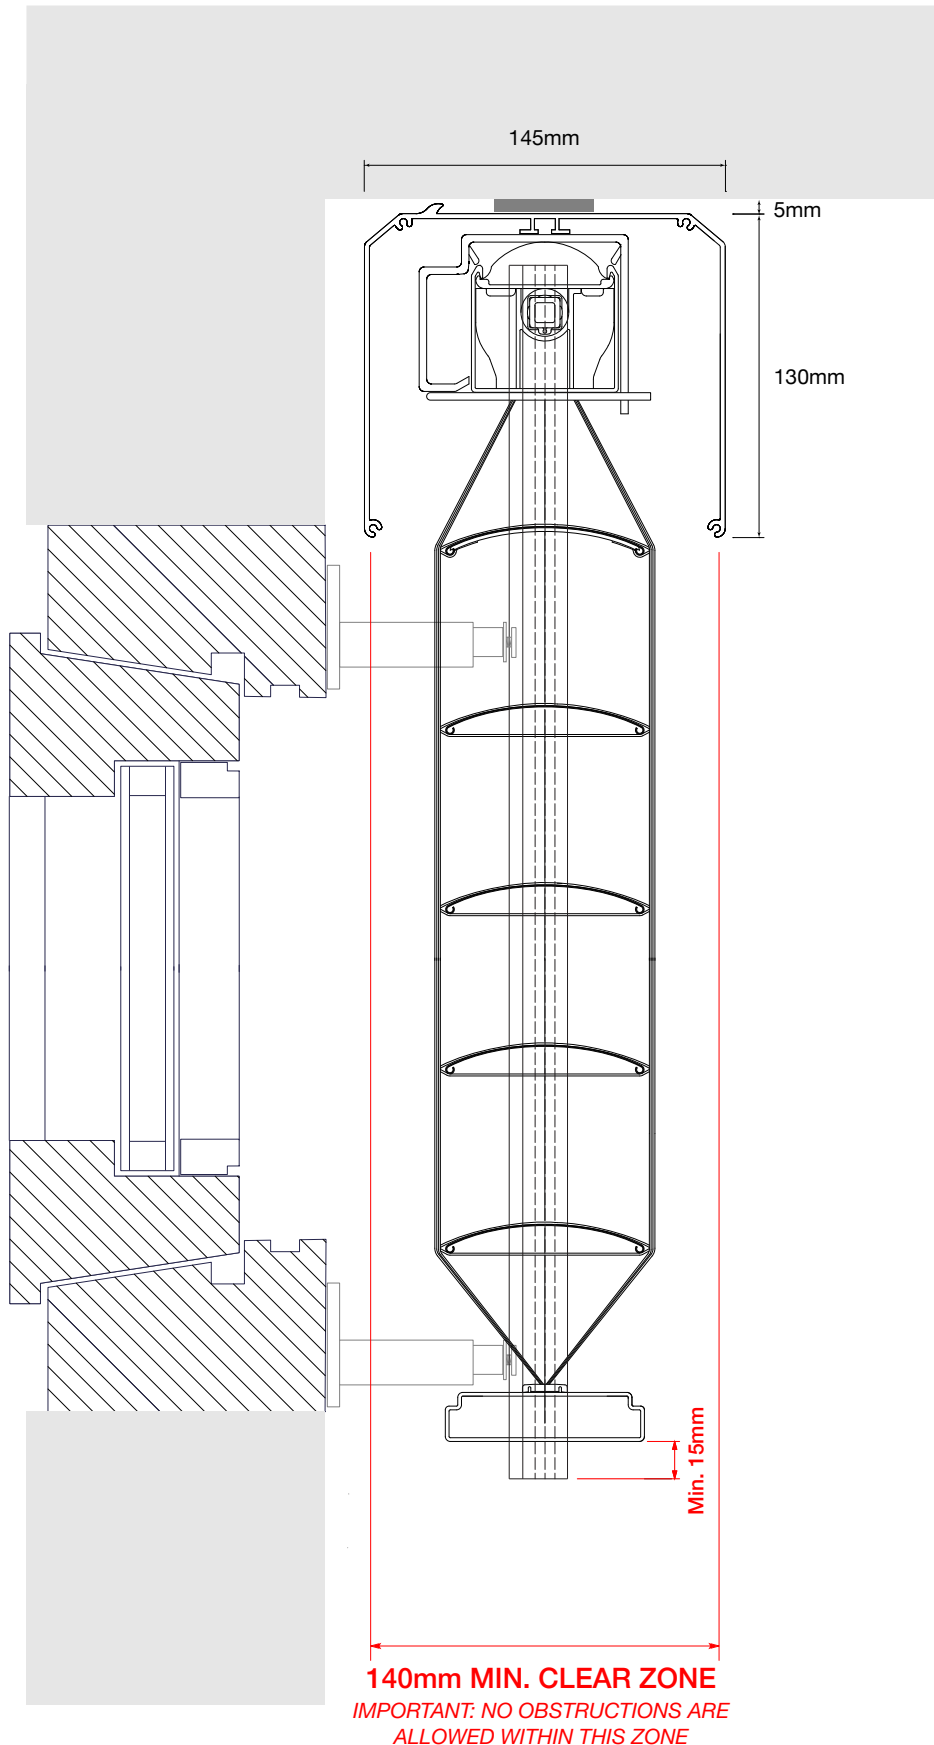

# Vental Model 80 a6 - External Venetian Blind

Recess Fitted Example with Extruded Guides

Ref: VA0002b

# Vental Model 80 a6 - External Venetian Blind

Plan Dimensions and Clearance with Extruded Guide Rails

Ref: VA0009b

# Vental Model 80 a6 - External Venetian Blind

Elevation and Plan Dimension with Clearance Limits

Ref: VA0010c

# Vental Model 80 a6 - External Venetian Blind

Section of Blind Allowance Dimensions

Ref: VA0011b