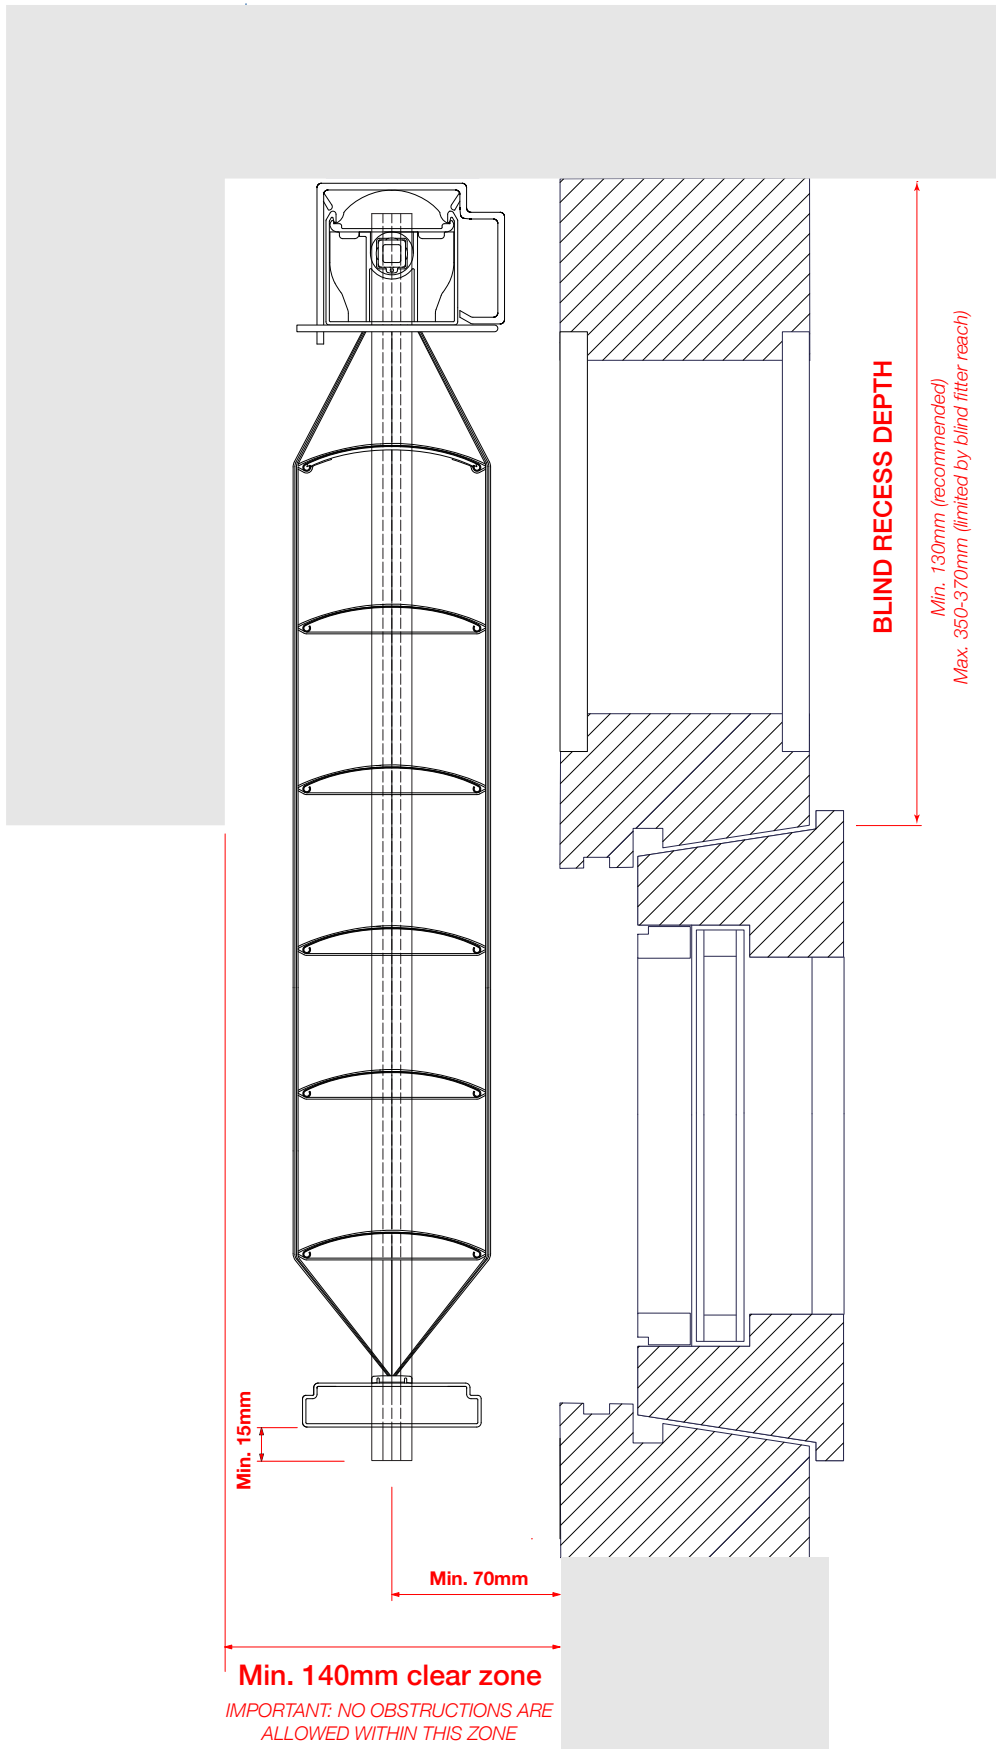

# Vental Model 80 a6 - External Venetian Blind

Face Fitted Example with Cassette B Pelmet and Extruded Guides

Ref: VA0001b

# Vental Model 80 a6 - External Venetian Blind

Recess Fitted Example with Extruded Guides

Ref: VA0002b

# Vental Model 80 a6 - External Venetian Blind

Top Fitted Example with Cassette B Pelmet and Extruded Guides

Ref: VA0003b

# Vental Model 80 a6 - External Venetian Blind

Plan Dimensions and Clearance with Extruded Guide Rails

Ref: VA0009b