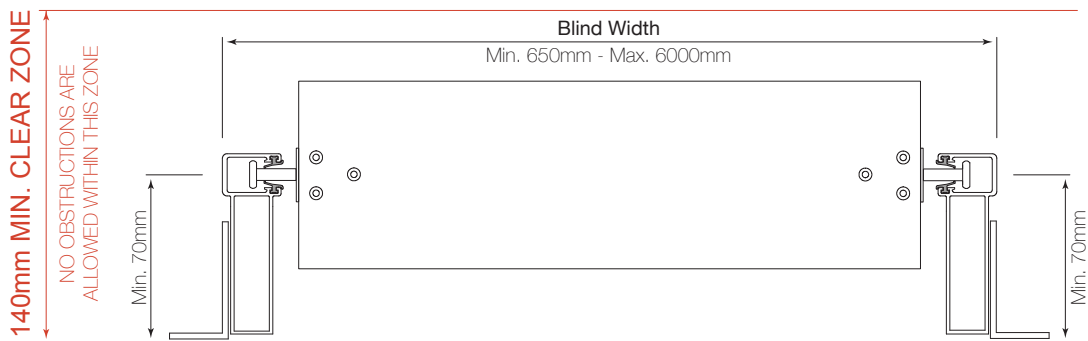

# Vental Model 80 a6 - External Venetian Blind

Top Fitted Example with Cassette B Pelmet and Extruded Guides

Ref: VA0003b

# Vental Model 80 a6 - External Venetian Blind

Plan Dimensions and Clearance with Extruded Guide Rails

Ref: VA0009b

# Vental Model 80 a6 - External Venetian Blind

Elevation and Plan Dimension with Clearance Limits

Ref: VA0010c

# Vental Model 80 a6 - External Venetian Blind

Section of Blind Allowance Dimensions

Ref: VA0011b